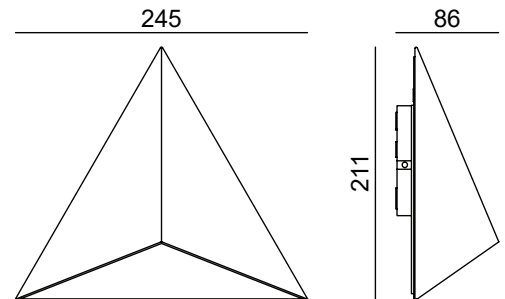

## SPECIFICATIONS

Product Code	KL-W332
Power	9W
Input	220-240V
Luminous flux	120 lm
Color Temperature	2700k-6500k
Beam Angle	120°
Power factor	≥0.8
CRI	80
Finishing Colors	White/Silver Grey/Dark Grey/Black
LED Type	SMD
IP Rating	IP65 Class 1
Size	245mm*211mm*86mm
Warranty	3 years